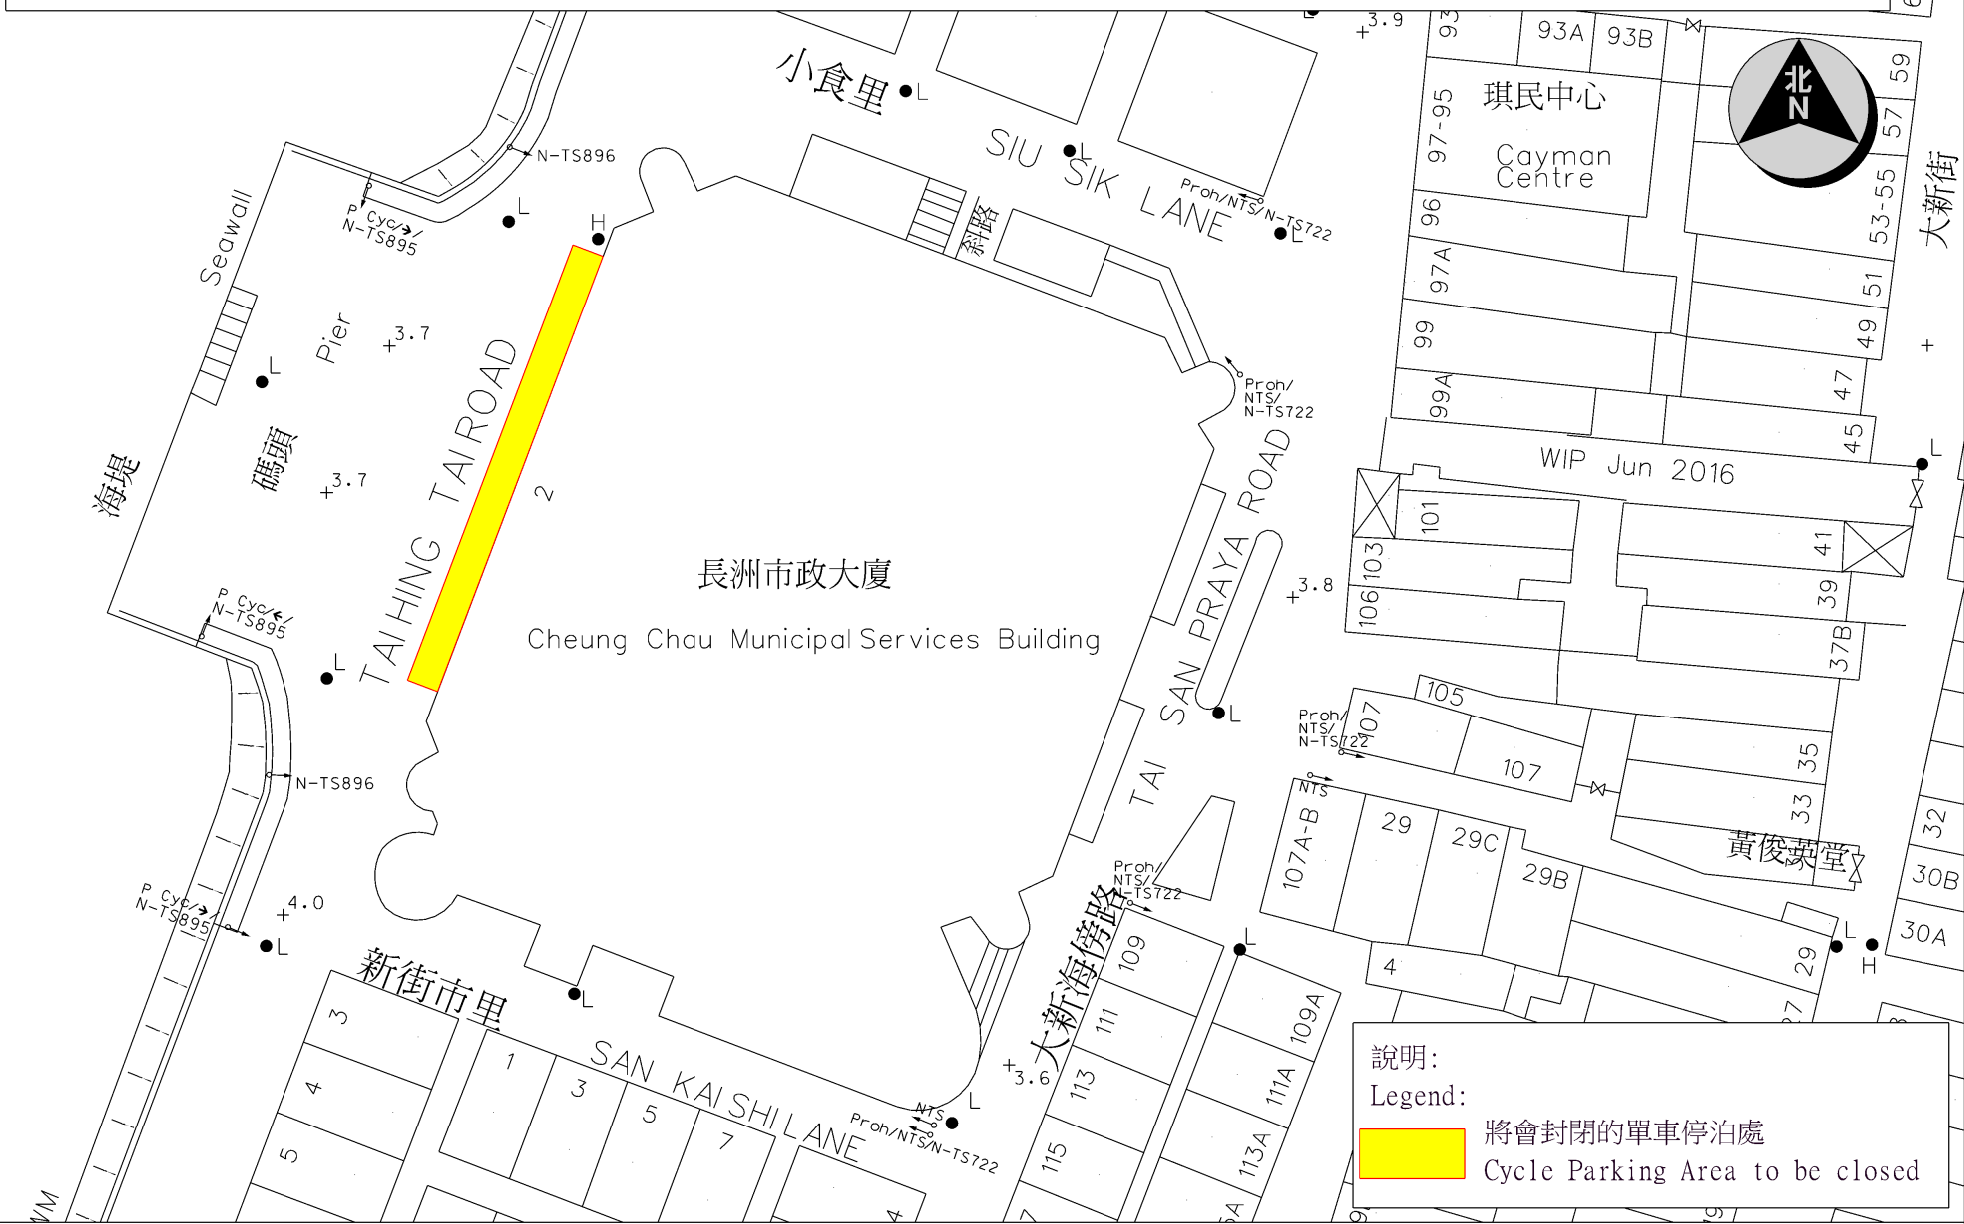

Traffic Advice

Temporary Suspension of Cycle Parking Area on Tai Hing Tai Road near Cheung Chau Municipal Services Building

Members of the public are advised that in order to facilitate a joint-departmental clearance operation, the cycle parking area on Tai Hing Tai Road near Cheung Chau Municipal Services Building will be suspended from 8:00 a.m. on 3 May 2022 (Tuesday) to 11:59 p.m. on 8 May 2022 (Sunday).

交通通告

大興堤路近長洲市政大廈的單車停泊區臨時封閉

公眾人士請注意，為配合進行一項聯合清理行動，由2022年5月3日(星期二)上午8時至2022年5月8日(星期日)晚上11時59分，位於大興堤路近長洲市政大廈的單車停泊處將臨時封閉。

所有在上述期間留在單車停泊處及附近位置的單車及其他物品將全被移走。當局將在該等單車停泊處及附近位置預先張貼告示，提醒市民須在封閉期前取回自己停放在該處的所有物品。

Temporary Suspension of Cycle Parking Area at Cheung Chau Municipal Services Building (Tai Hing Tai Road)

暫停使用長洲市政大廈(大興堤路)的單車泊車處

地點：長洲市政大廈

Location: Cheung Chau Municipal Services Building